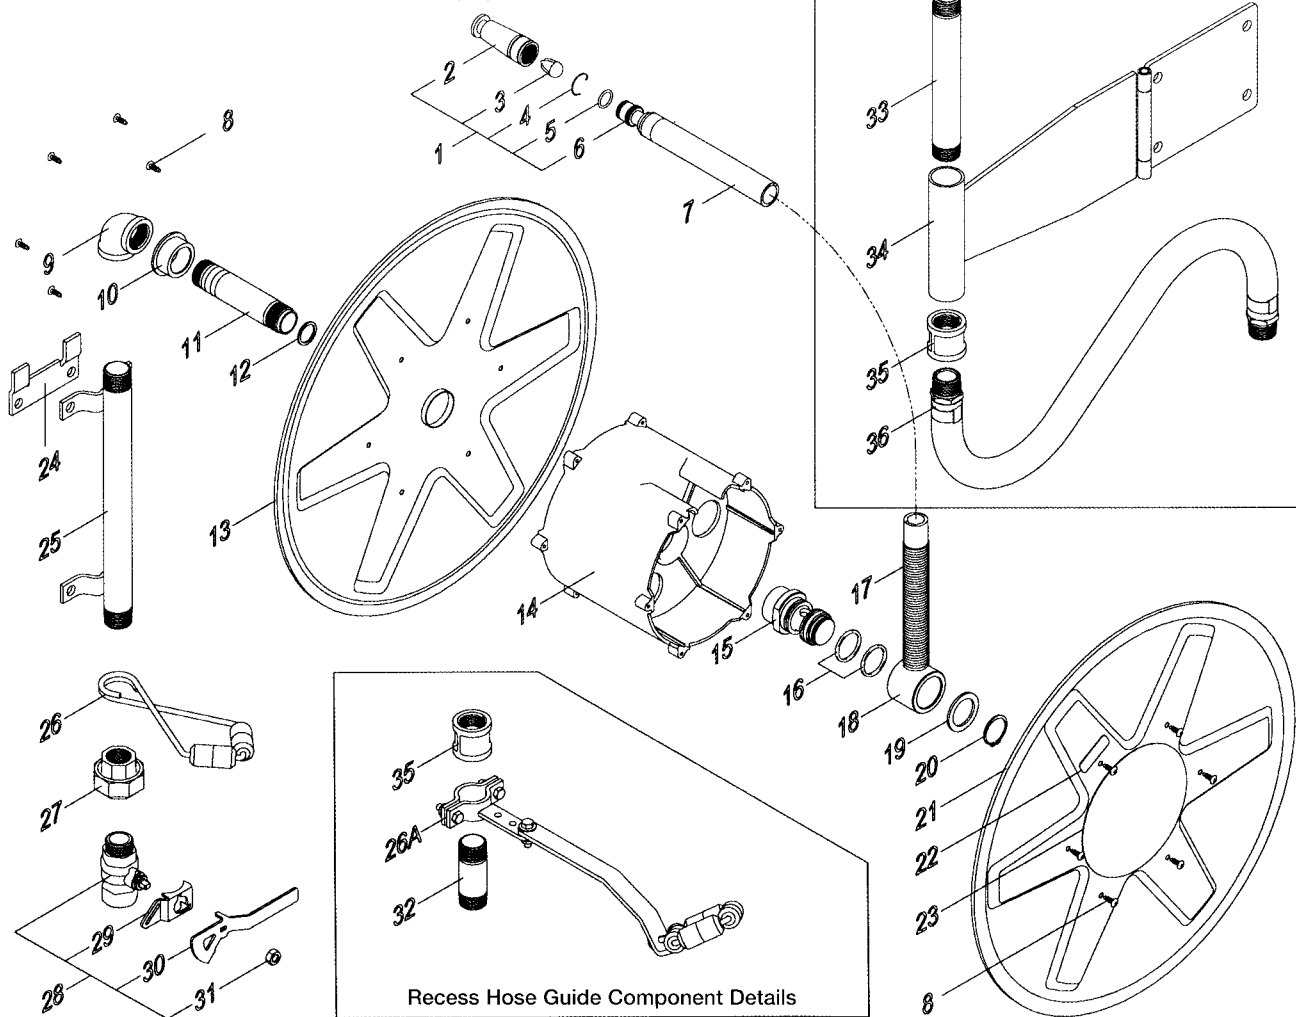

Hosereel Component Details

Fig.	Part No.	Description	Model
1	02434A	Nozzle Assembly	All Models
2	02432	Nozzle Outer	All Models
3	02851	Nozzle Insert	All Models
4	02440	Wire Nozzle Clip	All Models
5	02403	Nozzle 'O' Ring	All Models
6	02431	Nozzle Inner	All Models
7	02235	Hose Assy. Complete with Nozzle & Tailpiece Pressure/Leak Tested	All Models
8	04232	Screws	All Models
9	02411 02932	Elbow Elbow	Std / Recess / Galv. / StStStd StSt Prem.
10	02489	Bearing	All Models
11	02486 02931	Spindle Spindle	Std / Recess Galv./ StSt Std /StSt Prem.
12	02528	Gland Seal Washer	All Models
13	02488 03020 02944	Side Plate Inner Side Plate Inner Side Plate Inner	Std / Recess Galv. StSt Std / StSt Prem.
14	02310	Drum	All Models
15	02548	Gland Inner	All Models
16	02527	Gland Seal Quad Rings	All Models
17	02450 02934	Hose Spring Hose Spring	Std / Recess / Galv. StSt Std / StSt Prem.
18	02549	Tailpiece	All Models
19	02485	Retaining Washer	All Models